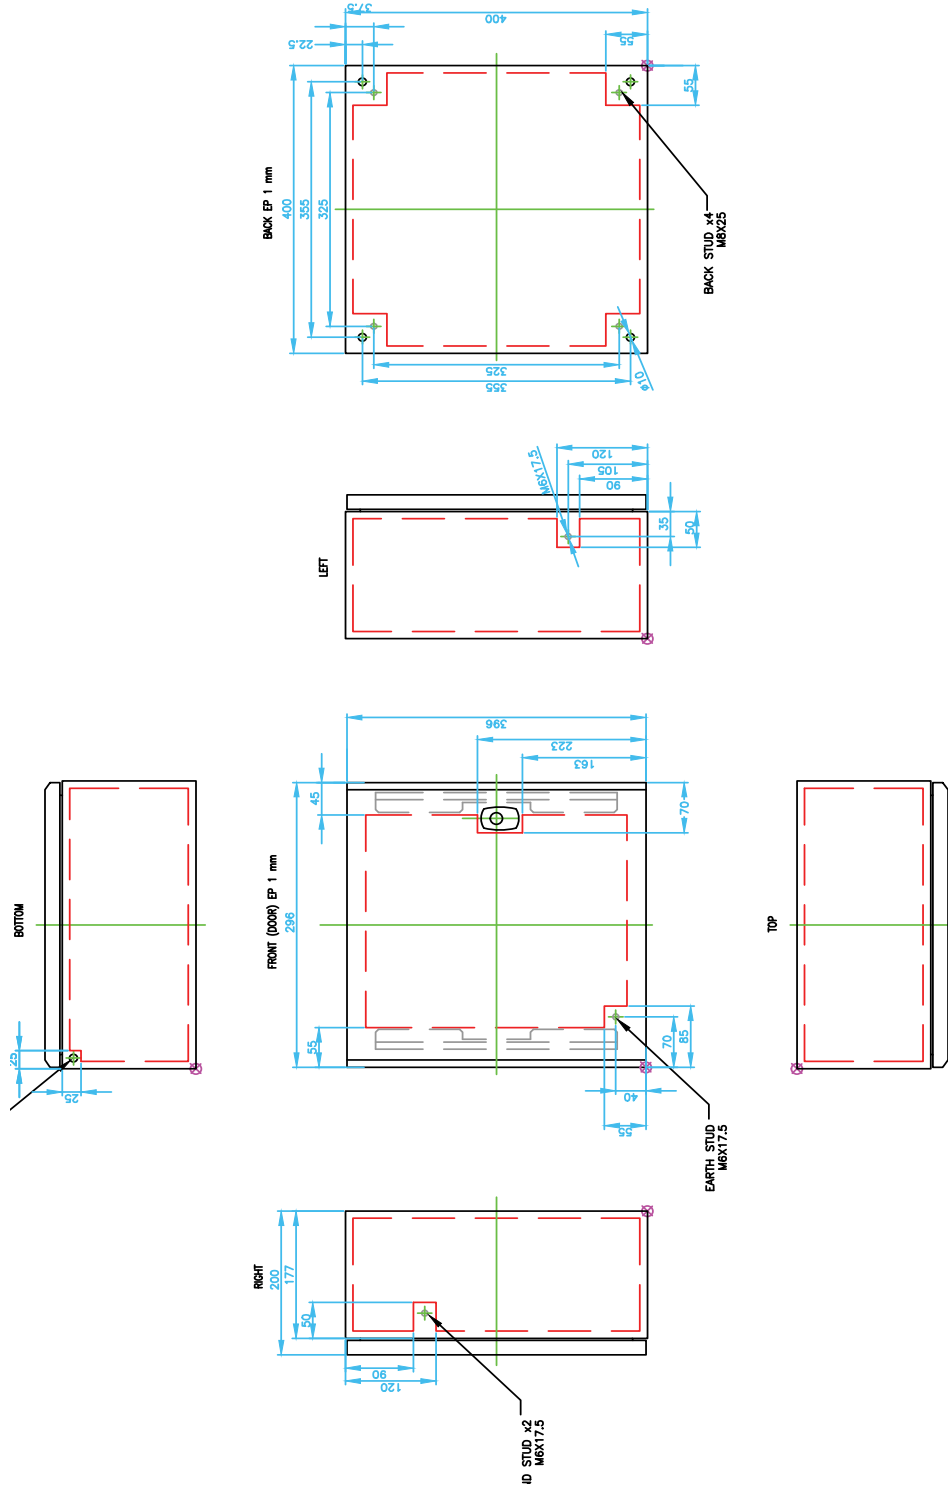

Secure Weatherproof Enclosures

We make sure your hardware stays safe and dry in our NEMA 4 weatherproof enclosures. You get the convenience of receiving your hardware pre-wired and mounted in an ETL-listed enclosure.

Specifications

- ETL listed
- NEMA type 4 enclosure
- 15.75" (H) x 15.75" (W) x 8.25" (D)
- 90-304VAC to 24VDC power supply included (2-wire; no ground)
- Appropriate fusing for power and CTs
- AlsoEnergy PowerLogger 1000 mounted & wired inside
- Mounting hardware, wire, DIN rail, wire raceways

Technical Diagram

Dimensions in millimeters