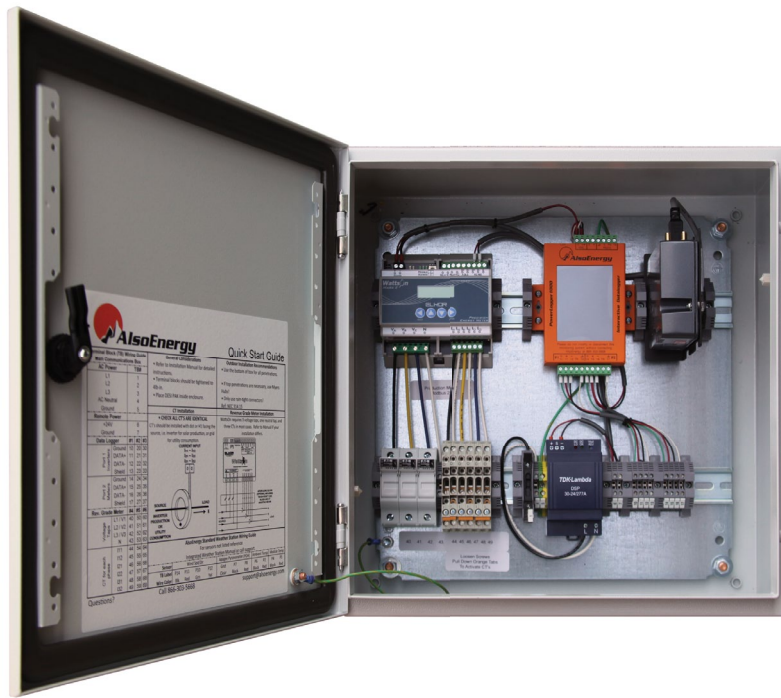

Secure Weatherproof Enclosures

We make sure your hardware stays safe and dry in our NEMA 4 weatherproof enclosures. You get the convenience of receiving your hardware pre-wired and mounted in an ETL-listed enclosure.

Specifications

- ETL listed
- NEMA type 4 enclosure
- 15.75" (H) x 15.75" (W) x 8.25" (D)
- 90-304VAC to 24VDC power supply included (2-wire; no ground)
- Appropriate fusing for power and CTs
- AlsoEnergy PowerLogger 1000 mounted & wired inside
- Mounting hardware, wire, DIN rail, wire raceways

Common Added Components

- Revenue grade production meter
- Cellular modem/antenna
- Ethernet/optical switches
- 120/277 or 480V power supplies
- Power configurations for international markets
- I/O modules
- Secure key lock for door